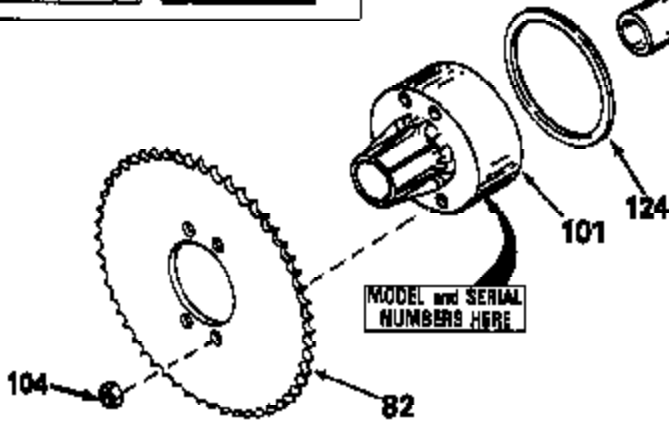

JOIST

SICHER IST DAS:
DAS ORIGINAL

| | |
|-----|-----|
| 47 | 48 |
| 47A | 48A |
| 47B | 48B |
| 47C | 48C |
| 47D | 48D |
| 47E | 48E |
| 47H | 48H |
| 47L | 48L |

| | |
|-----|-----|
| 47M | 48M |
| 47P | 48P |
| 47R | 48R |
| 47V | 48V |
| 47W | 48W |
| 47X | 48X |

| Ref # | Part Number | Qty | Description |
|-------|-------------|----------|--|
| 13 | 778067 | | Gear, Bevel (16 teeth) |
| 14 | 778068 | | Gear, Pinion (16 teeth) |
| 17 | 786040 | | Pin, Drive |
| 26 | 792018 | | Ring, Retaining |
| 31 | 780001 | | Washer (3/4" ID x 1-1/2" OD x 1/16" t hick) |
| 31A | 780096 | | Washer, Thrust |
| 47E | 774272 | | Axle (12-17/32" long) |
| 48E | 774271 | | Axle (15-1/8" long) |
| 82 | 786043 | | Sprocket. No Teeth 54. O.D. 8.823 |
| 82 | 786051 | | Sprocket. No Teeth 60. O.D. 9.841 |
| 82 | 786070 | | Sprocket. No Teeth 48. O.D. 7.920 |
| 82 | 786041A | | Sprocket. No Teeth 45. O.D. 7.389 |
| 82 | 786042 | 100-149A | Sprocket. No Teeth 40. O.D. 6.650 |
| 90 | 788067B | Peerless | Grease (32 oz. bottle Bentonite greas e) |
| 101 | 774344 | | Differential Carrier Hsg (Incl. 137) |
| 102 | 774345 | | Differential Carrier Hsg (Incl. 139) |
| 103 | 792044 | | Screw, 5/16-18 x 4" |
| 104A | 792061 | | Washer, Flat, 5/16" |
| 104 | 792042 | | Nut, Lock, 5/16-18 (Use as required) |
| 137 | 780077 | | Bushing (3/4" ID x 1-1/16" OD x 2-1/1 6" long) |
| 139 | 780077 | | Bushing (3/4 ID x 1-1/16" OD x 2-1/16 " long) |